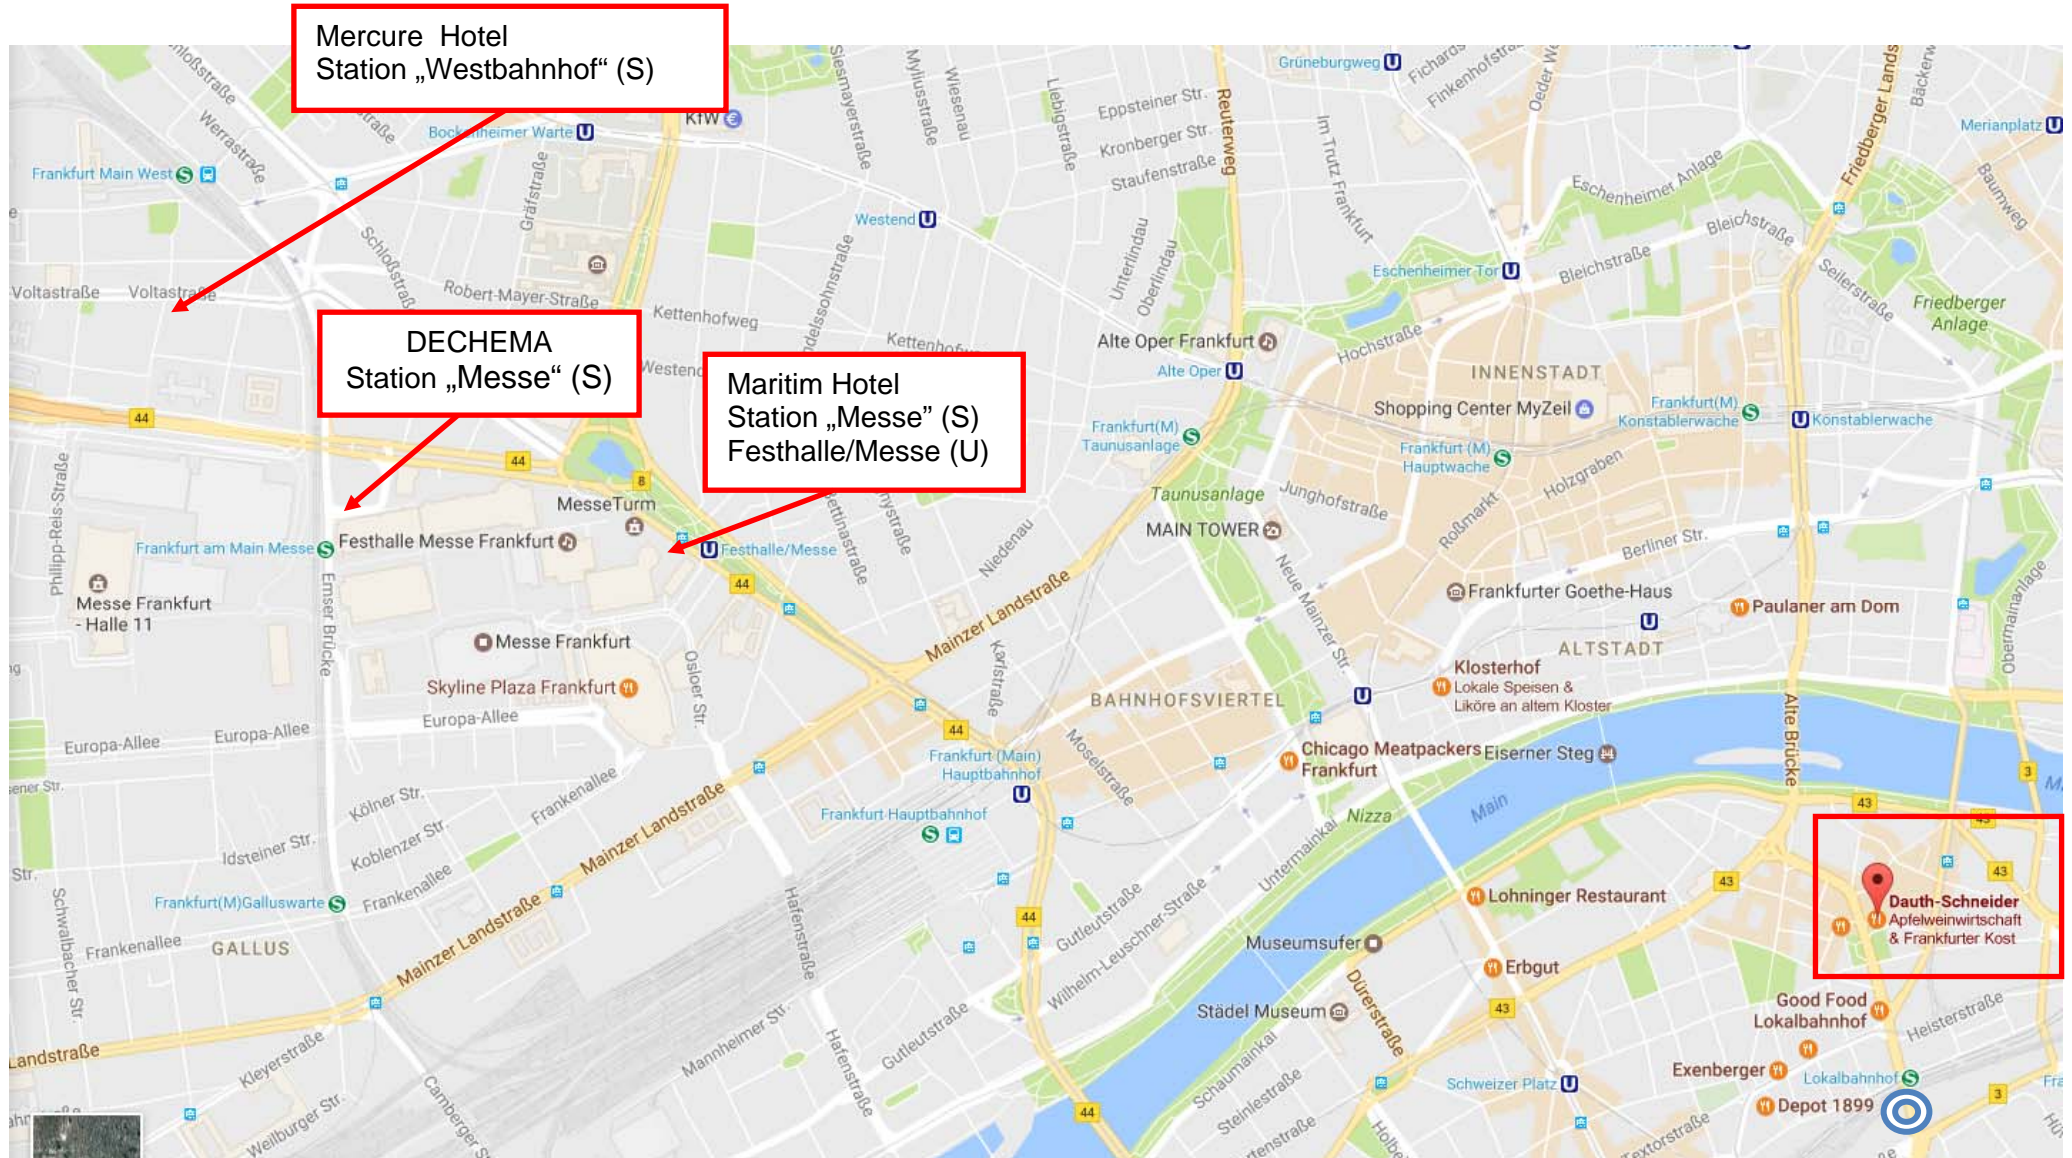

Conference Dinner 2
27 September 2018, 19:30 – 23:00h
Dauth-Schneider, Neuer Wall 5, 60594 Frankfurt am Main

Frankfurt Messe -> Frankfurt Lokalbahnhof

- S3 Direction to Darmstadt
- S4 Direction Frankfurt Süd
- S5 Direction Frankfurt Süd
- S6 Direction Frankfurt Süd

Frankfurt Lokalbahnhof -> Frankfurt Messe

- S3 Direction Bad Soden
- S4 Direction Kronberg
- S5 Direction Friedrichsdorf
- S6 Direction Friedberg

The S-Train runs every 5 minutes until 22:00h.
After 22:00h the S-Train runs every 10 Minutes